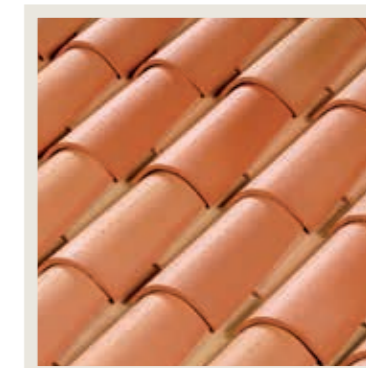

FLAMMÉ LANGUEDOC MASSE