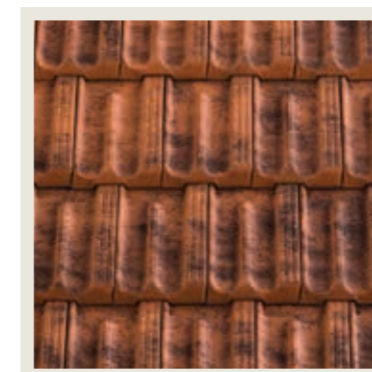

With its classic profile TACU gives roofs a timeless style. Designed to meet the basic construction needs – durability, functionality, aesthetics and living comfort – TACU is a traditional flat roof tile offering great performance and durability. The variable overlap design allows maximum adaptability, making it suitable for any type of roof – public buildings, private homes, traditional and modern architecture. It is ideal for renovations and restorations.

## I COLORI DI TACU / TACU COLORS

ROUGE

VIELLI

BRUN TABAC

Stabilimenti Terreal, Francia / Terreal Plant, France

Per un migliore effetto cromatico miscelare i prodotti prelevandoli da più pacchi / Intermix tiles from different packages to ensure chromatic homogeneity