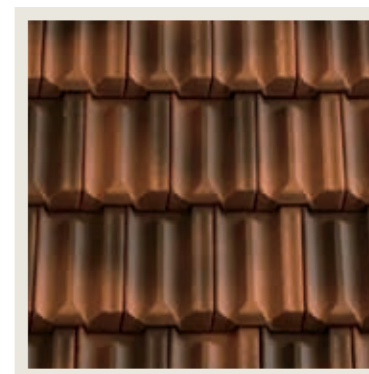

SanMarco has created a product that allows solutions offering top design and simplicity in installation thanks to its variable overlap.

Offering high performance, designed to meet modern building requirements, the Marsigliese roof tile lends itself to a wide variety of architectural creations, offering reliability, versatility, aesthetics and living comfort.

I COLORI DI MARSIGLIESE / MARSIGLIESE COLORS

ROSSO

ROSSO A CUORE

VISCONTEO

TIZIANO*

TESTA DI MORO

NERO

GREY