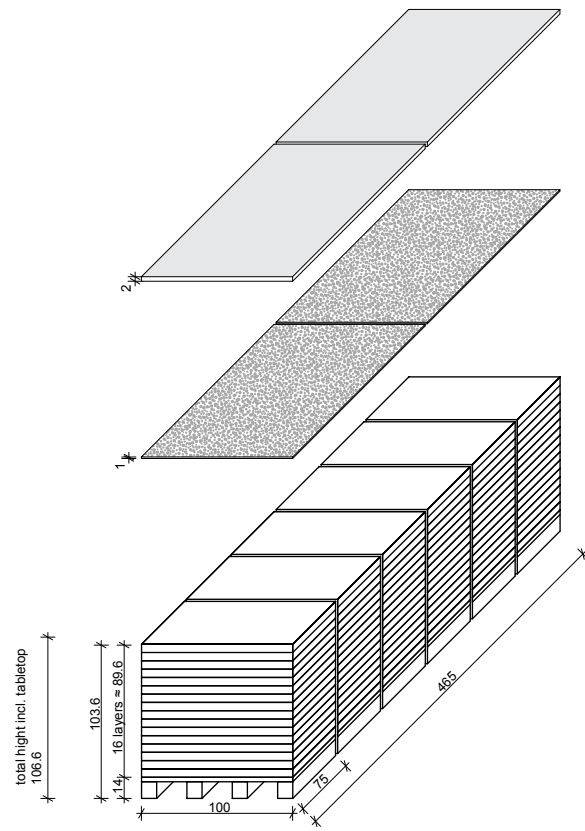

1. Main Counter

6 pallets with 16 layers (384 bricks) each  
2304 bricks in total

**COLORE ROSSO BIZANTINO**

2 rubber mats  
100 x 232.5

2 HPL coated table tops  
106x 235.5

2. Reading Counter

6 pallets with 14 layers (336 bricks) each,  
2016 bricks in total

**COLORE CHIARO**

2 rubber mats  
100 x 232.5

2 HPL coated table tops  
106x 235.5

3. Large Seating Island

8 pallets with 5 layers (120 bricks) each,  
960 bricks in total

**COLORE CHIARO**

2 rubber mats  
204.5 x 153

2 HPL coated table tops  
207.5 x 159

4. Bench

2 pallets with 6 layers (144 bricks) each,  
288 bricks in total

**COLORE CHIARO**

1 rubber mat  
203 x 75

1 HPL coated table tops  
209 x 81