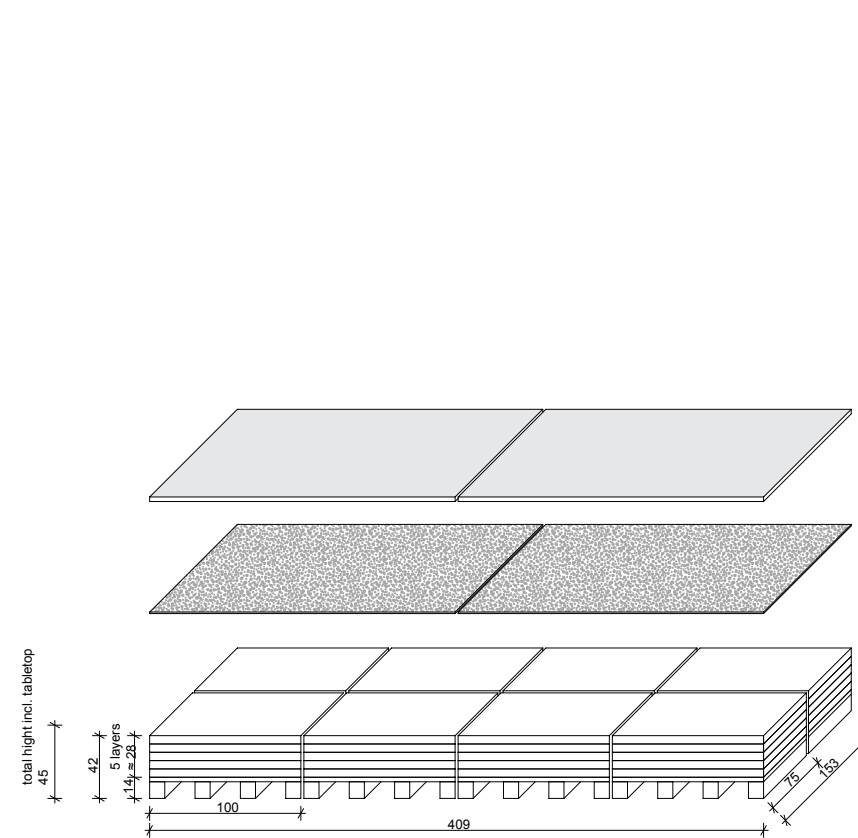

1. Main Counter

6 pallets with 16 layers (384 bricks) each  
2304 bricks in total

**COLORE ROSSO BIZANTINO**

2 rubber mats  
100 x 232.5

2 HPL coated table tops  
106x 235.5

2. Reading Counter

6 pallets with 14 layers (336 bricks) each,  
2016 bricks in total

**COLORE CHIARO**

2 rubber mats  
100 x 232.5

2 HPL coated table tops  
106x 235.5

3. Large Seating Island

8 pallets with 5 layers (120 bricks) each,  
960 bricks in total

**COLORE CHIARO**

2 rubber mats  
204.5 x 153

2 HPL coated table tops  
207.5 x 159

4. Bench

2 pallets with 6 layers (144 bricks) each,  
288 bricks in total

**COLORE CHIARO**

1 rubber mat  
203 x 75

1 HPL coated table tops  
209 x 81