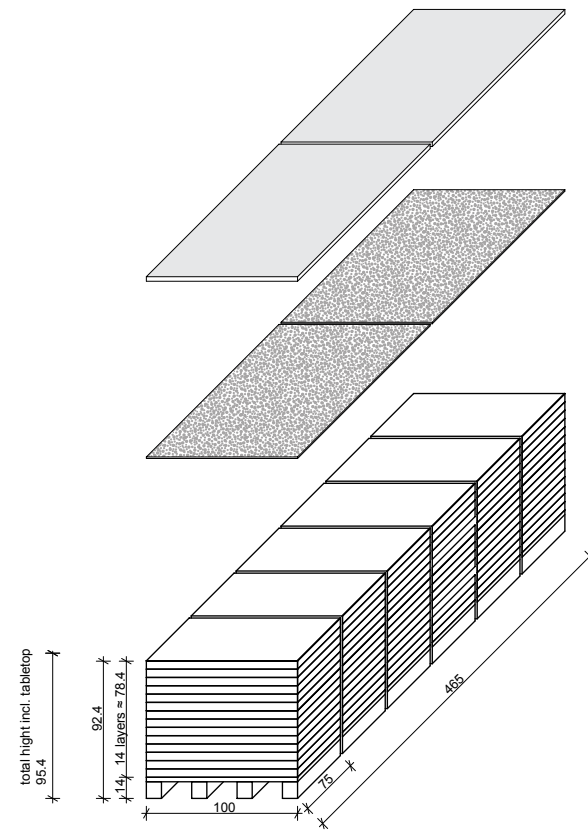

1. Main Counter

6 pallets with 16 layers (384 bricks) each  
2304 bricks in total

**COLORE ROSSO BIZANTINO**

2 rubber mats  
100 x 232.5

2 HPL coated table tops  
106x 235.5

2. Reading Counter

6 pallets with 14 layers (336 bricks) each,  
2016 bricks in total

**COLORE CHIARO**

2 rubber mats  
100 x 232.5

2 HPL coated table tops  
106x 235.5

3. Large Seating Island

8 pallets with 5 layers (120 bricks) each,  
960 bricks in total

**COLORE CHIARO**

2 rubber mats  
204.5 x 153

2 HPL coated table tops  
207.5 x 159

4. Bench

2 pallets with 6 layers (144 bricks) each,  
288 bricks in total

**COLORE CHIARO**

1 rubber mat  
203 x 75

1 HPL coated table tops  
209 x 81