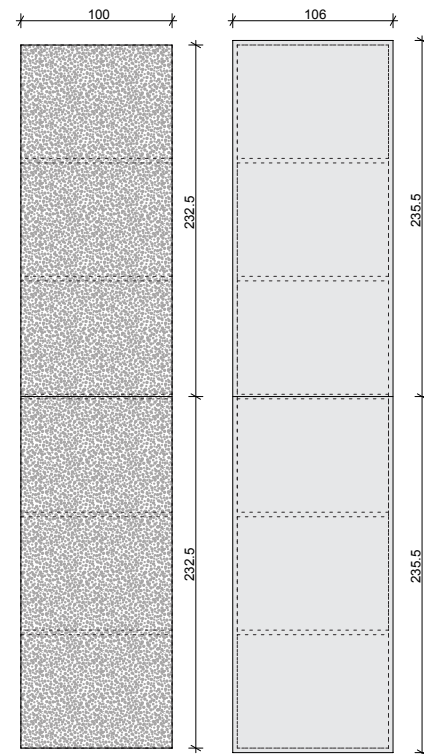

1. Main Counter

6 pallets with 16 layers (384 bricks) each  
2304 bricks in total

**COLORE ROSSO BIZANTINO**

2 rubber mats  
100 x 232.5

2 HPL coated table tops  
106x 235.5

2. Reading Counter

6 pallets with 14 layers (336 bricks) each,  
2016 bricks in total

**COLORE CHIARO**

2 rubber mats  
100 x 232.5

2 HPL coated table tops  
106x 235.5

3. Large Seating Island

8 pallets with 5 layers (120 bricks) each,  
960 bricks in total

**COLORE CHIARO**

2 rubber mats  
204.5 x 153

2 HPL coated table tops  
207.5 x 159

4. Bench

2 pallets with 6 layers (144 bricks) each,  
288 bricks in total

**COLORE CHIARO**

1 rubber mat  
203 x 75

1 HPL coated table tops  
209 x 81