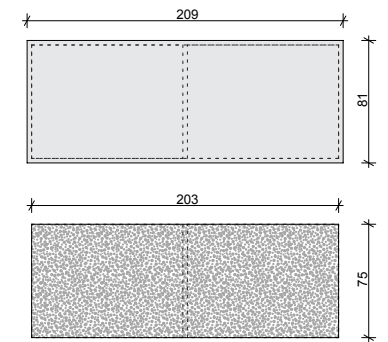

**COLORE CHIARO**

2 rubber mats  
100 x 232.5

2 HPL coated table tops  
106x 235.5

3. Large Seating Island

8 pallets with 5 layers (120 bricks) each,  
960 bricks in total

**COLORE CHIARO**

2 rubber mats  
204.5 x 153

2 HPL coated table tops  
207.5 x 159

4. Bench

2 pallets with 6 layers (144 bricks) each,  
288 bricks in total

**COLORE CHIARO**

1 rubber mat  
203 x 75

1 HPL coated table tops  
209 x 81